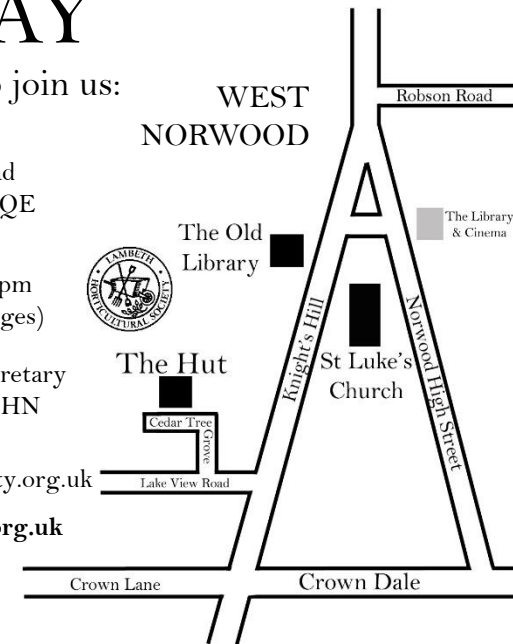

Or email

secretary@lambethhorticulturalsociety.org.uk

www.lambethhorticulturalsociety.org.uk

LambethHortUK

@LambethHortUK